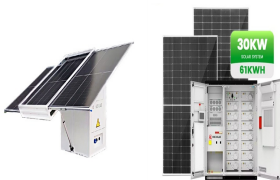

Integrating Solar Inverter, EV DC Charger, Battery PCS, Battery Pack, and EMS into one powerful energy system - this is our revolutionary 5-in-One Home ESS. Simplified to give you a smart a?]