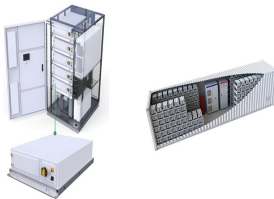

Energy Storage Inverter. S6-EH1P(3.8-11.4)K-H-US. Single Phase High Voltage Energy Storage Inverter / Up to 4 MPPTs and 16A of DC input current allows for PV array design flexibility / External RSD, EPO signal and BYPASS switch are a?|