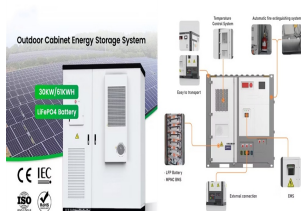

Please send your enquiry to Mr.Jim Deng at jimdeng@gsl-energy . If you need urgently reply, add whats app account: 0086 13923720280 Dear Sir, Thanks for your interest in GSL products. If you need urgently reply, add whats app account: 0086 13923720280